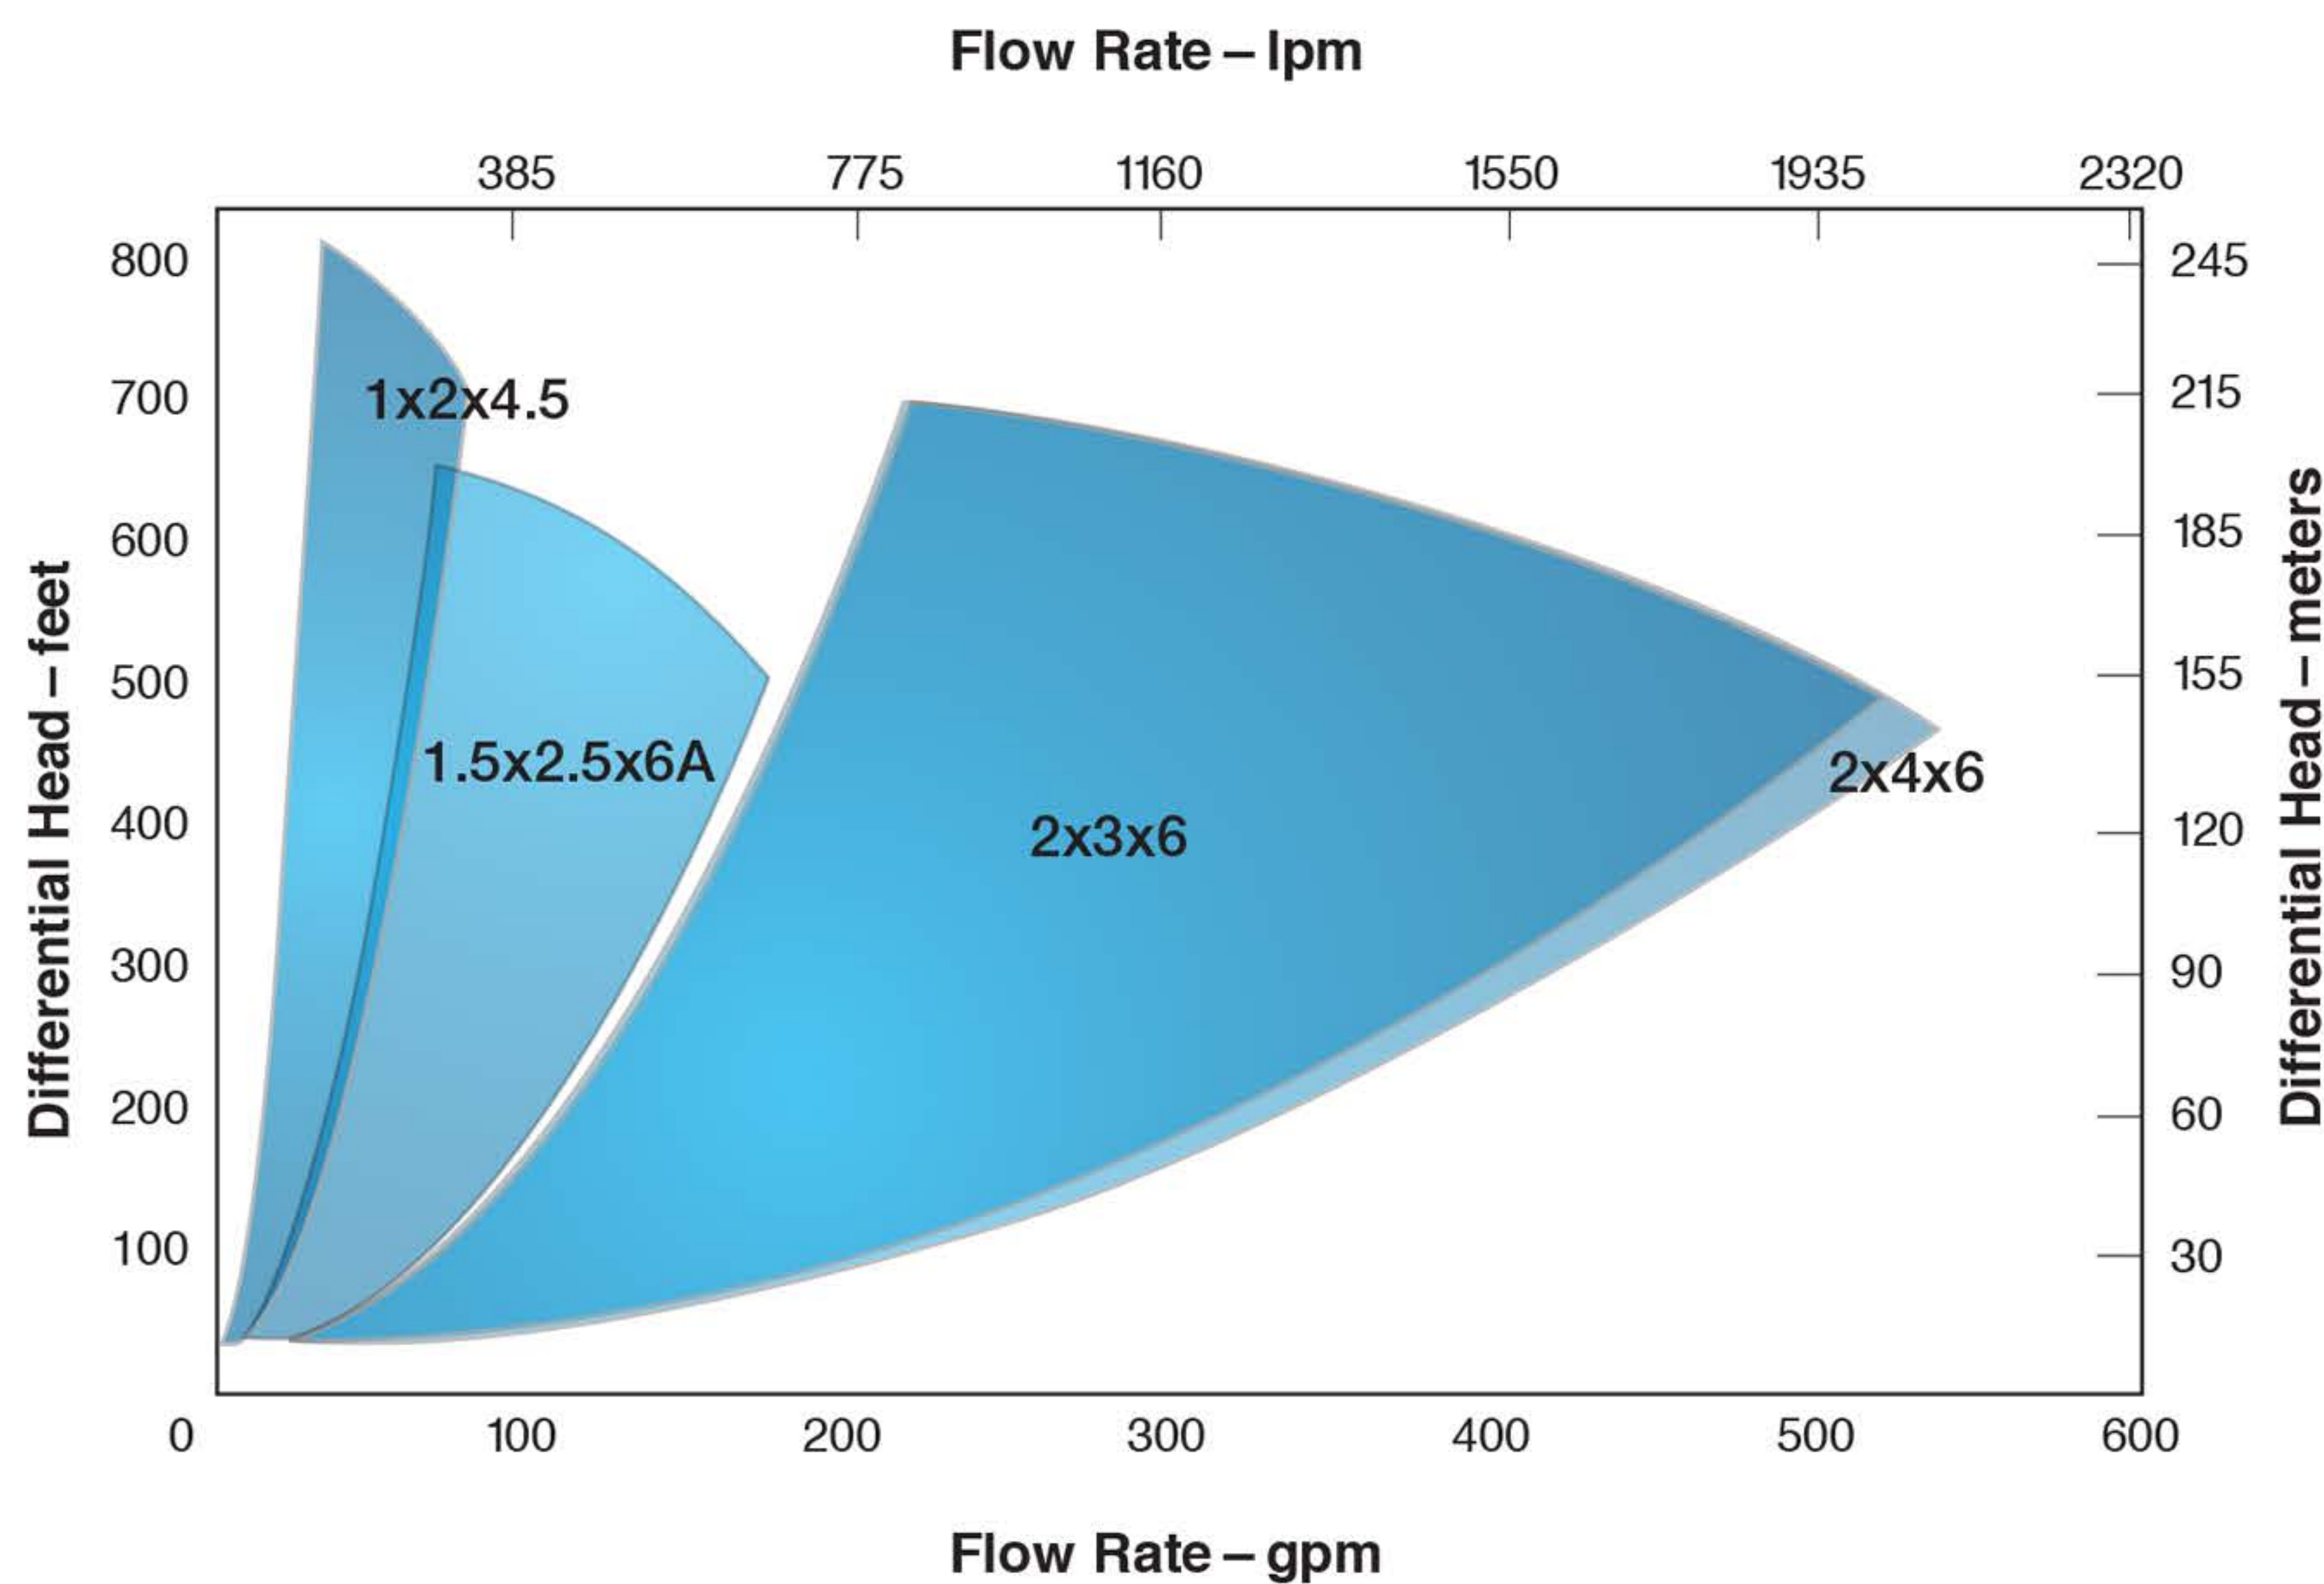

MODEL AC-18 (HD)

BOOST PUMP/TRAILER OFF LOAD

Right Hand Discharge
2 x 3 x 6 & 2 x 4 x 6

Left Hand Discharge
1 x 2 x 4.5 & 1.5 x 2.5 x 6A

PERFORMANCE RANGE

Flow Range	gpm	5-500			
	lpm	20-1,900			
NPSHR	feet	3-35			
	meter	2-10			
Differential Head	feet	40-780			
	meter	13-240			
Pump Design Rating	hp	1-85			
	kw	0.75-60			
RPM Range	rpm	1 x 2 x 4.5	1.5 x 2.5 x 6A	2 x 3 x 6	2 x 4 x 6
		2,000-10,200	2,000-7,200	2,000-8,100	2,000-8,100

Para más información comuníquese al
305.888.5353
o al correo electrónico
info@intltec.com

**INTERNATIONAL
TECHNISYSTEMS INC.**

MODEL AC-18 (HD)

OVERALL DIMENSIONS: TYPICAL 2 x 3 x 6 HD

PUMP PERFORMANCE CURVE