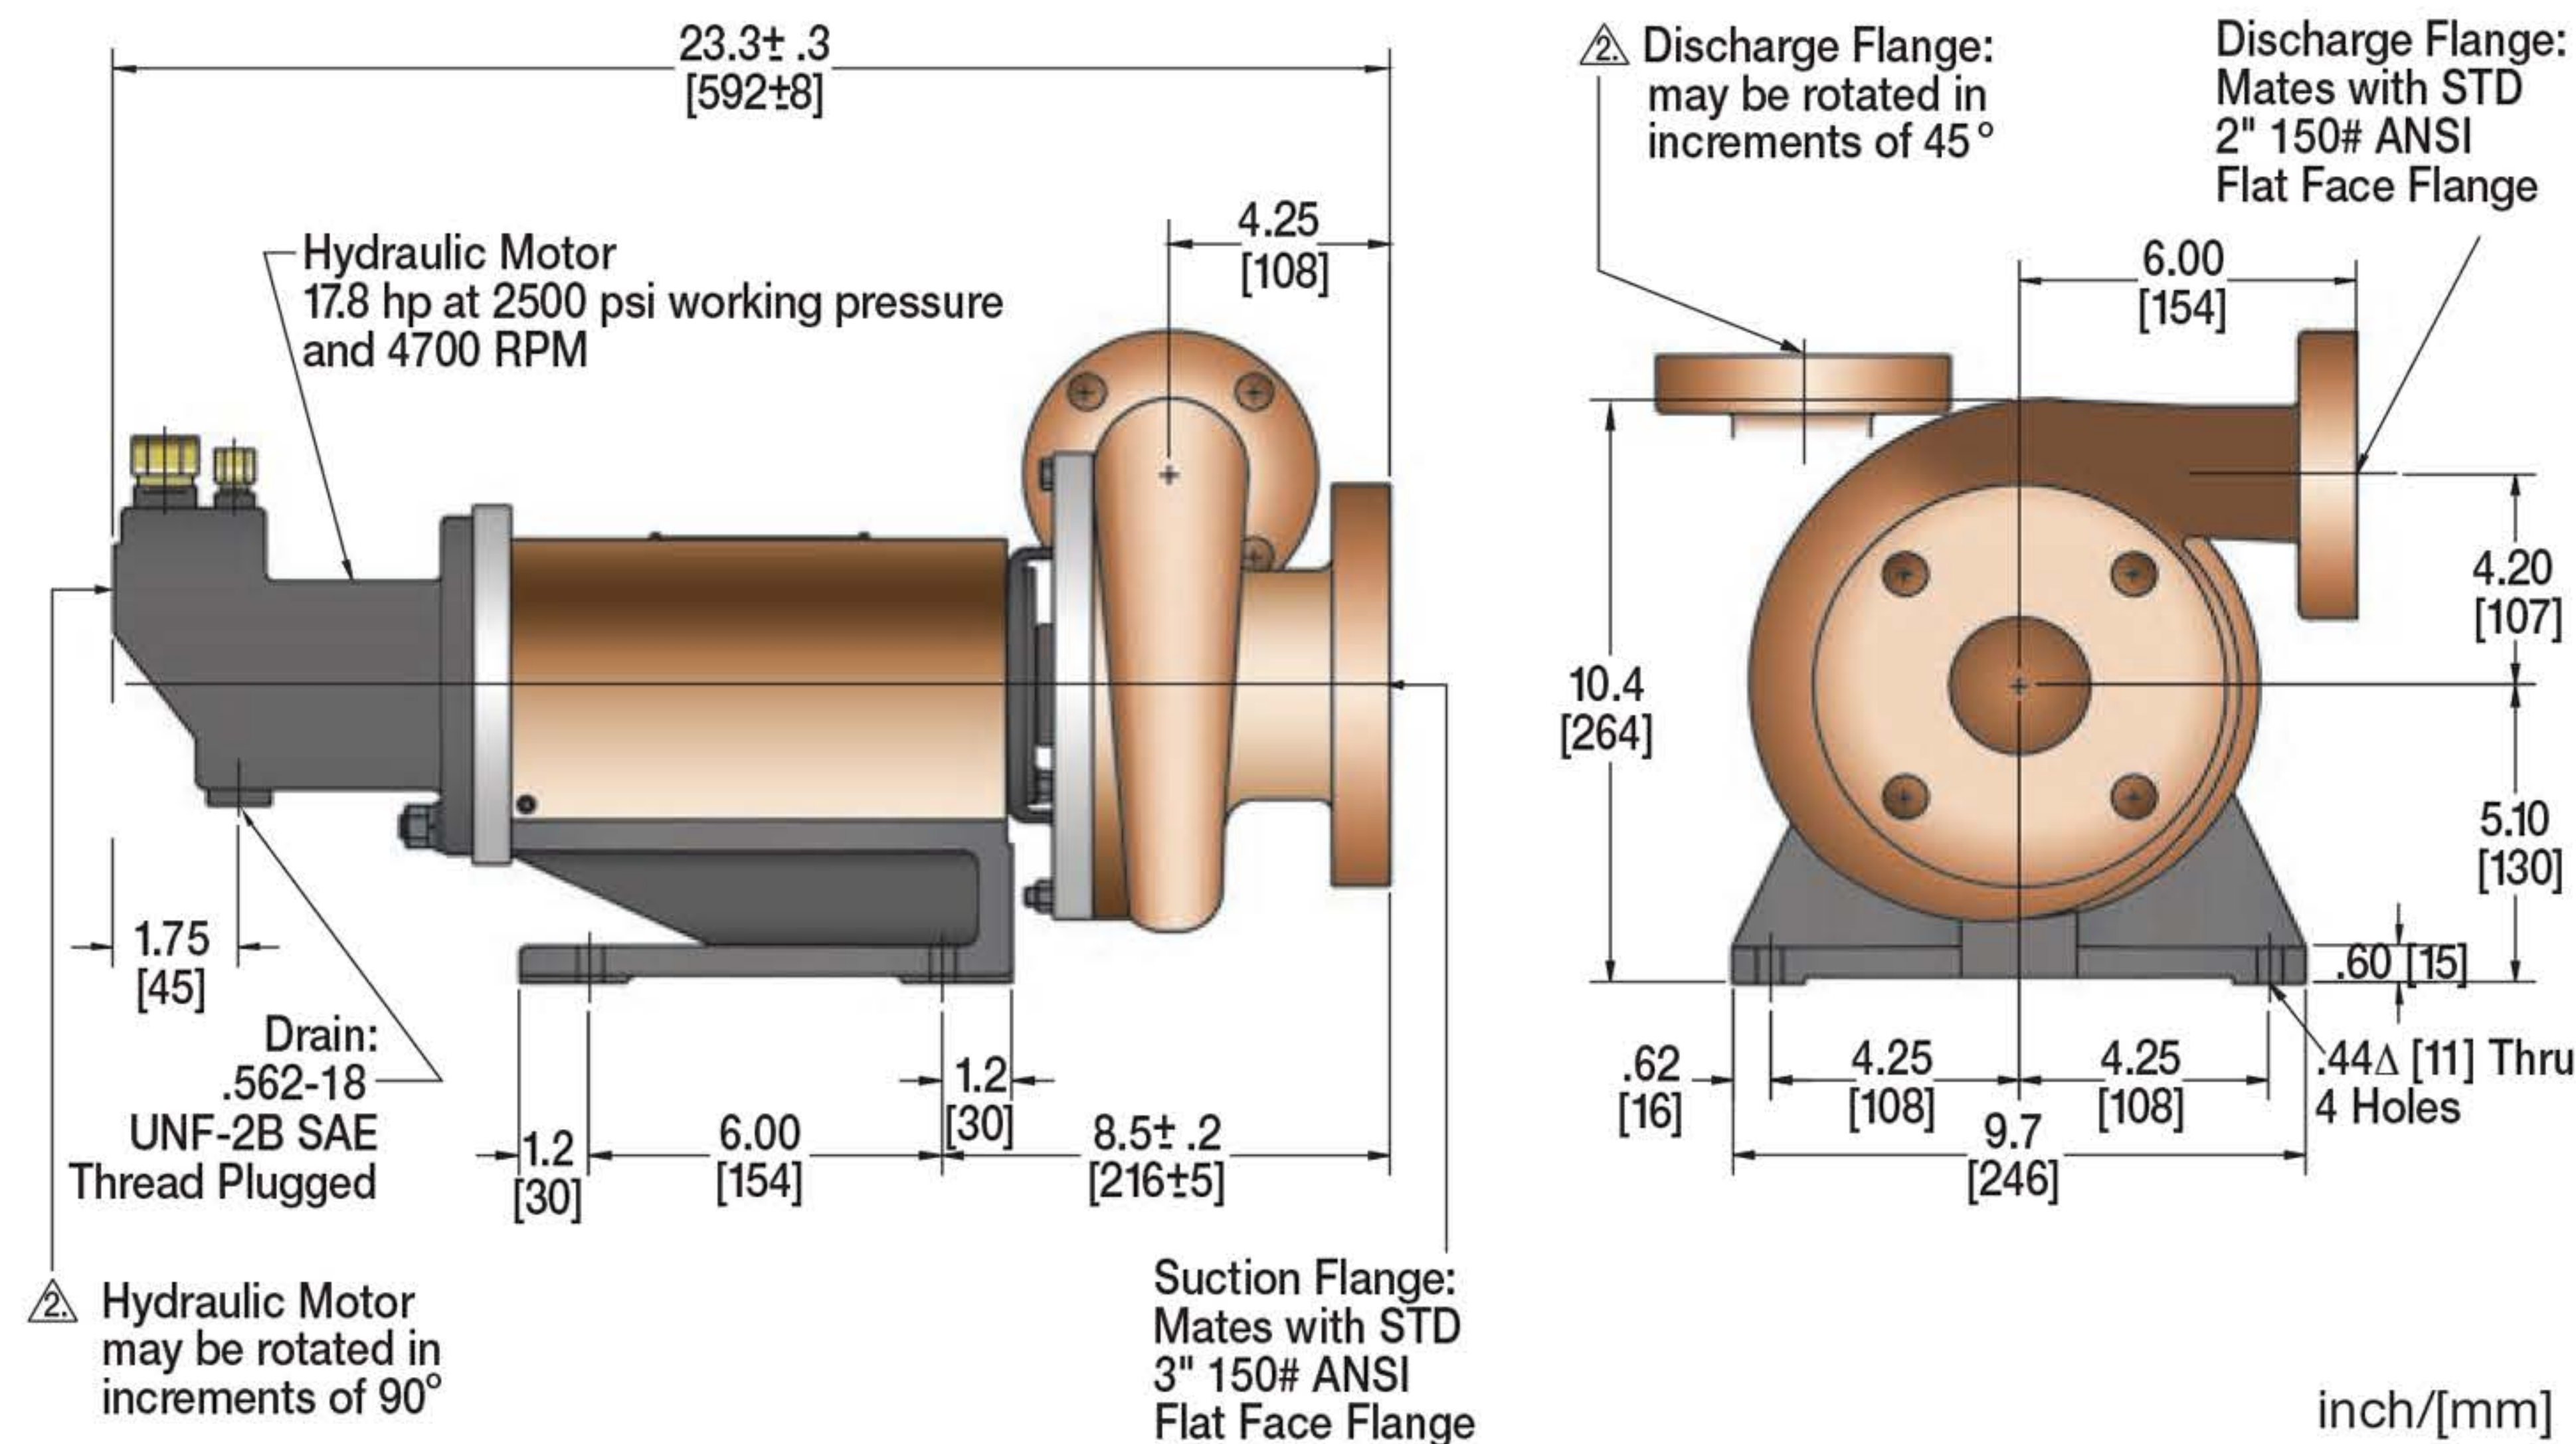

MODEL AC-18 (HD)

BOOST PUMP/TRAILER OFF LOAD

Right Hand Discharge
2 x 3 x 6 & 2 x 4 x 6

Left Hand Discharge
1 x 2 x 4.5 & 1.5 x 2.5 x 6A

PERFORMANCE RANGE

Flow Range	gpm	5-500			
	lpm	20-1,900			
NPSHR	feet	3-35			
	meter	2-10			
Differential Head	feet	40-780			
	meter	13-240			
Pump Design Rating	hp	1-85			
	kw	0.75-60			
RPM Range	rpm	1 x 2 x 4.5	1.5 x 2.5 x 6A	2 x 3 x 6	2 x 4 x 6
		2,000-10,200	2,000-7,200	2,000-8,100	2,000-8,100

APPLICATIONS

- Well service
- Transfer boost pump
- Trailer off load

OPTIONAL ACCESSORIES

- Purge kit (bearings)
- Mating flanges

LIQUIDS PUMPED

- Nitrogen
- Methane
- Argon

TYPICAL SCOPE OF SUPPLY

- Pump, bearing housing and hydraulic coupling
- CFS mechanical seal
- Purge ports

Para más información comuníquese al
305.888.5353
o al correo electrónico
info@intltec.com

**INTERNATIONAL
TECHNISYSTEMS INC.**

MODEL AC-18 (HD)

OVERALL DIMENSIONS: TYPICAL 2 x 3 x 6 HD

PUMP PERFORMANCE CURVE