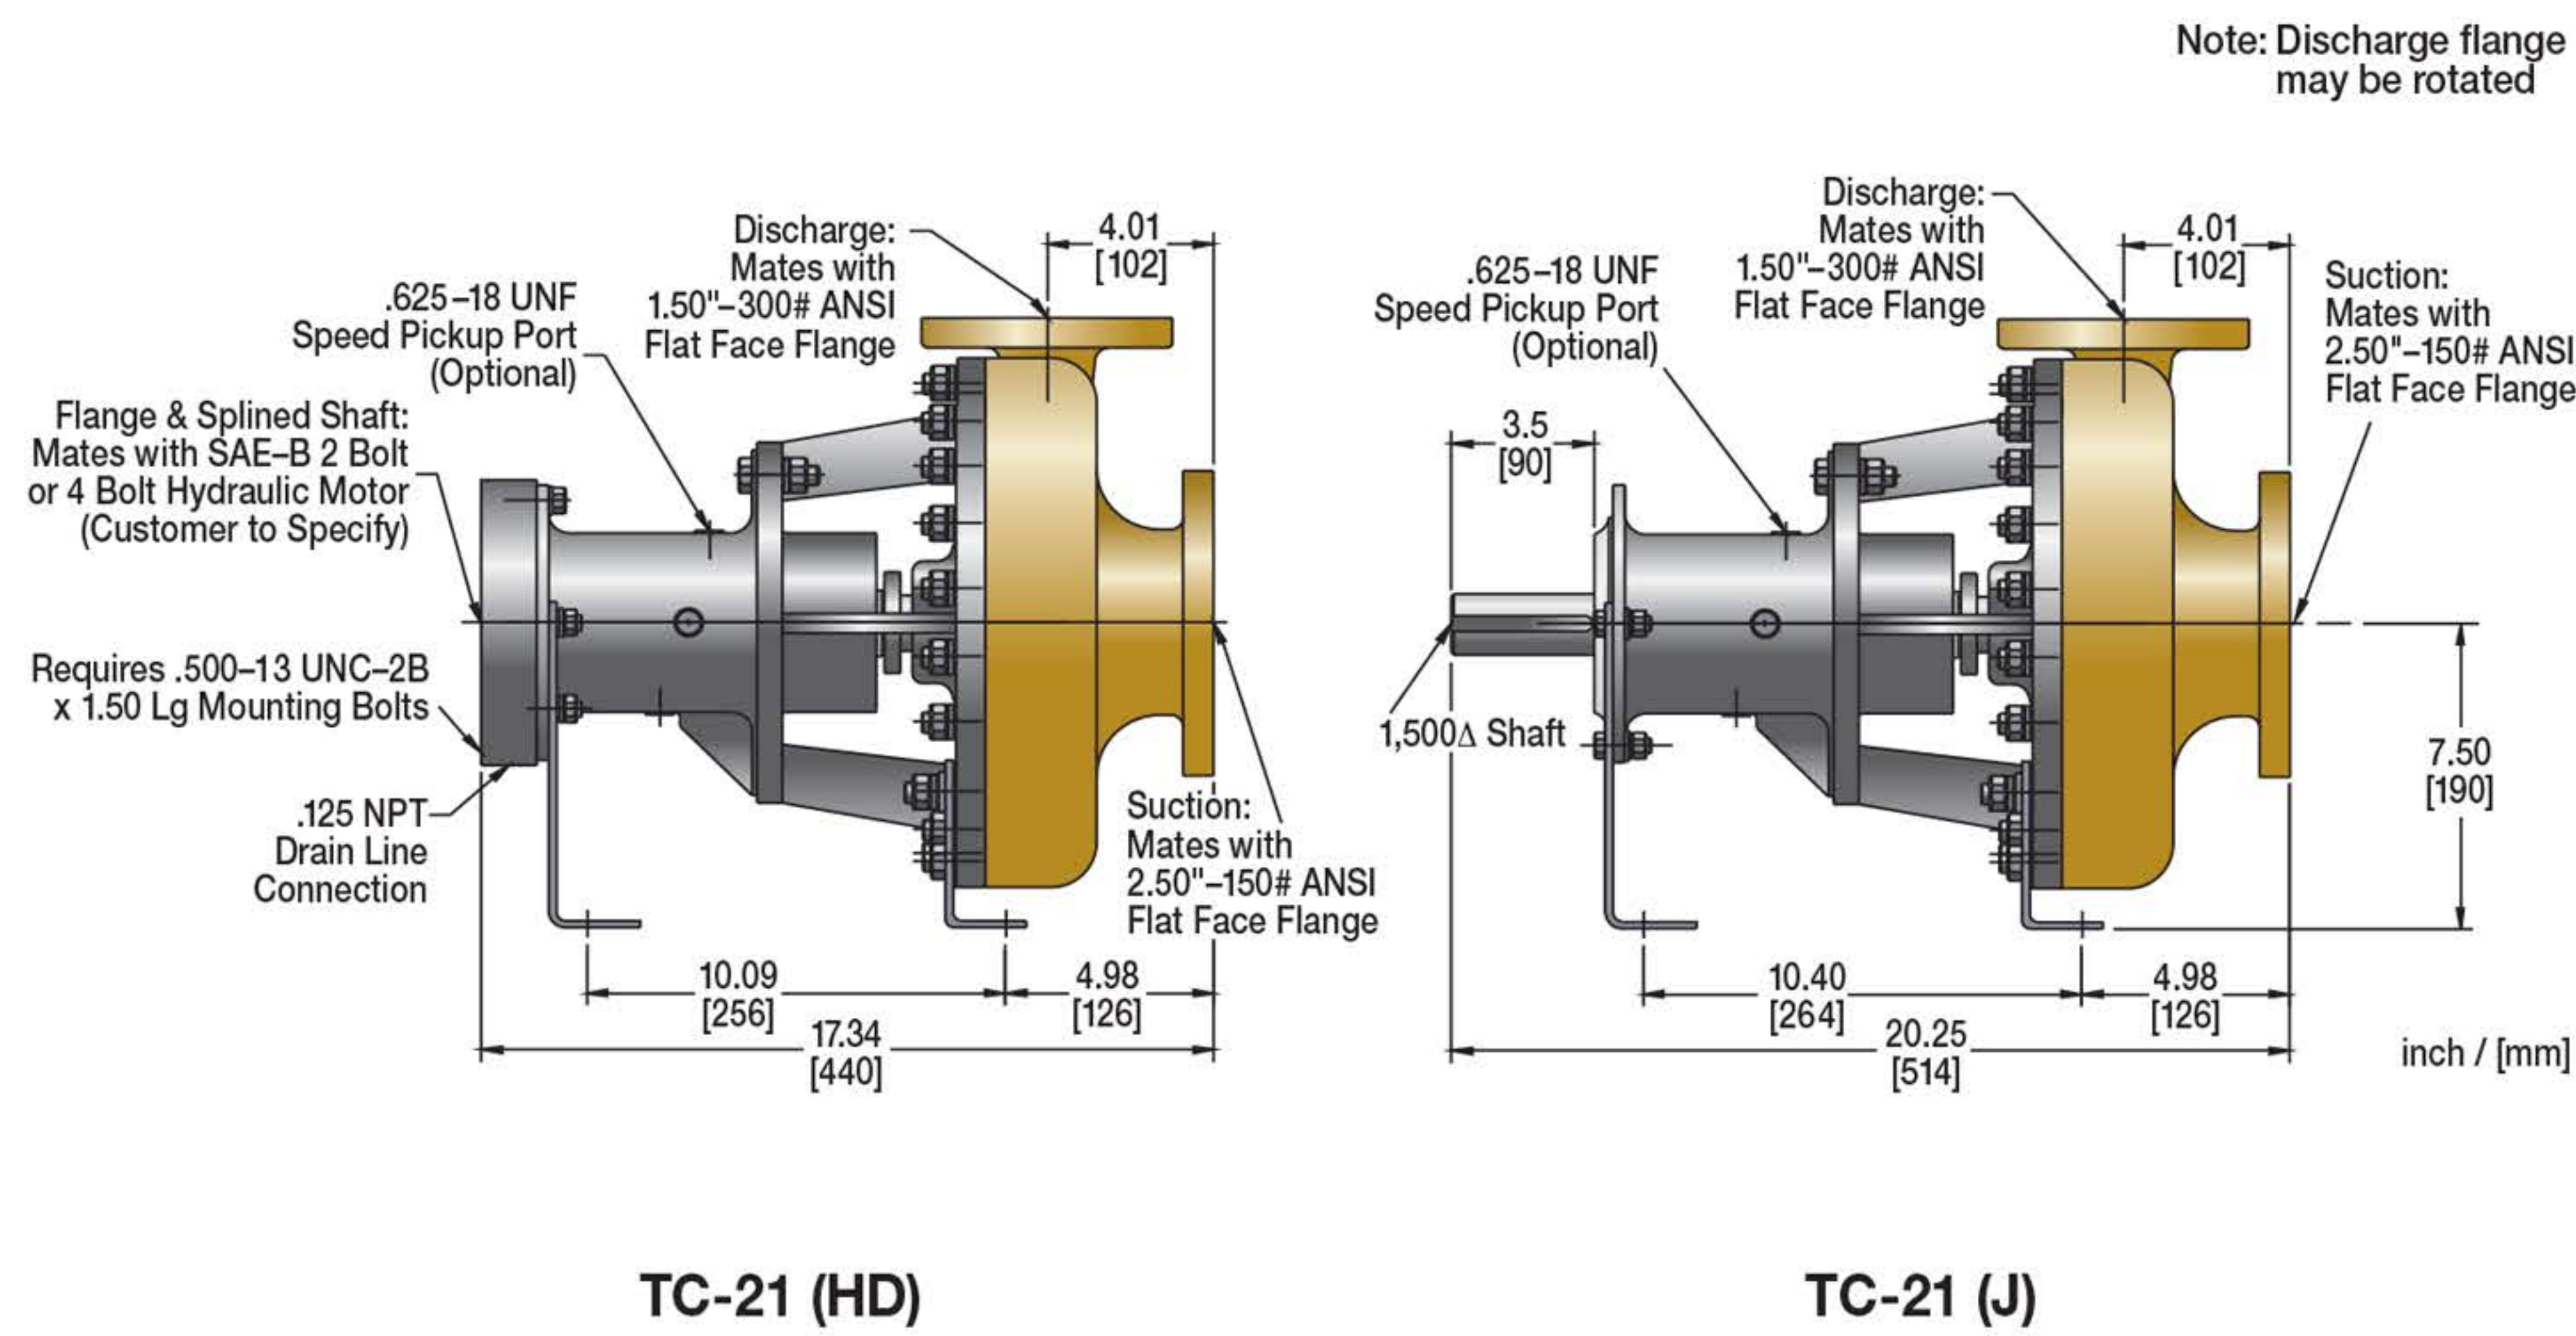

MODELS TC-21(HD) AND (J)

OVERALL DIMENSIONS: TYPICAL