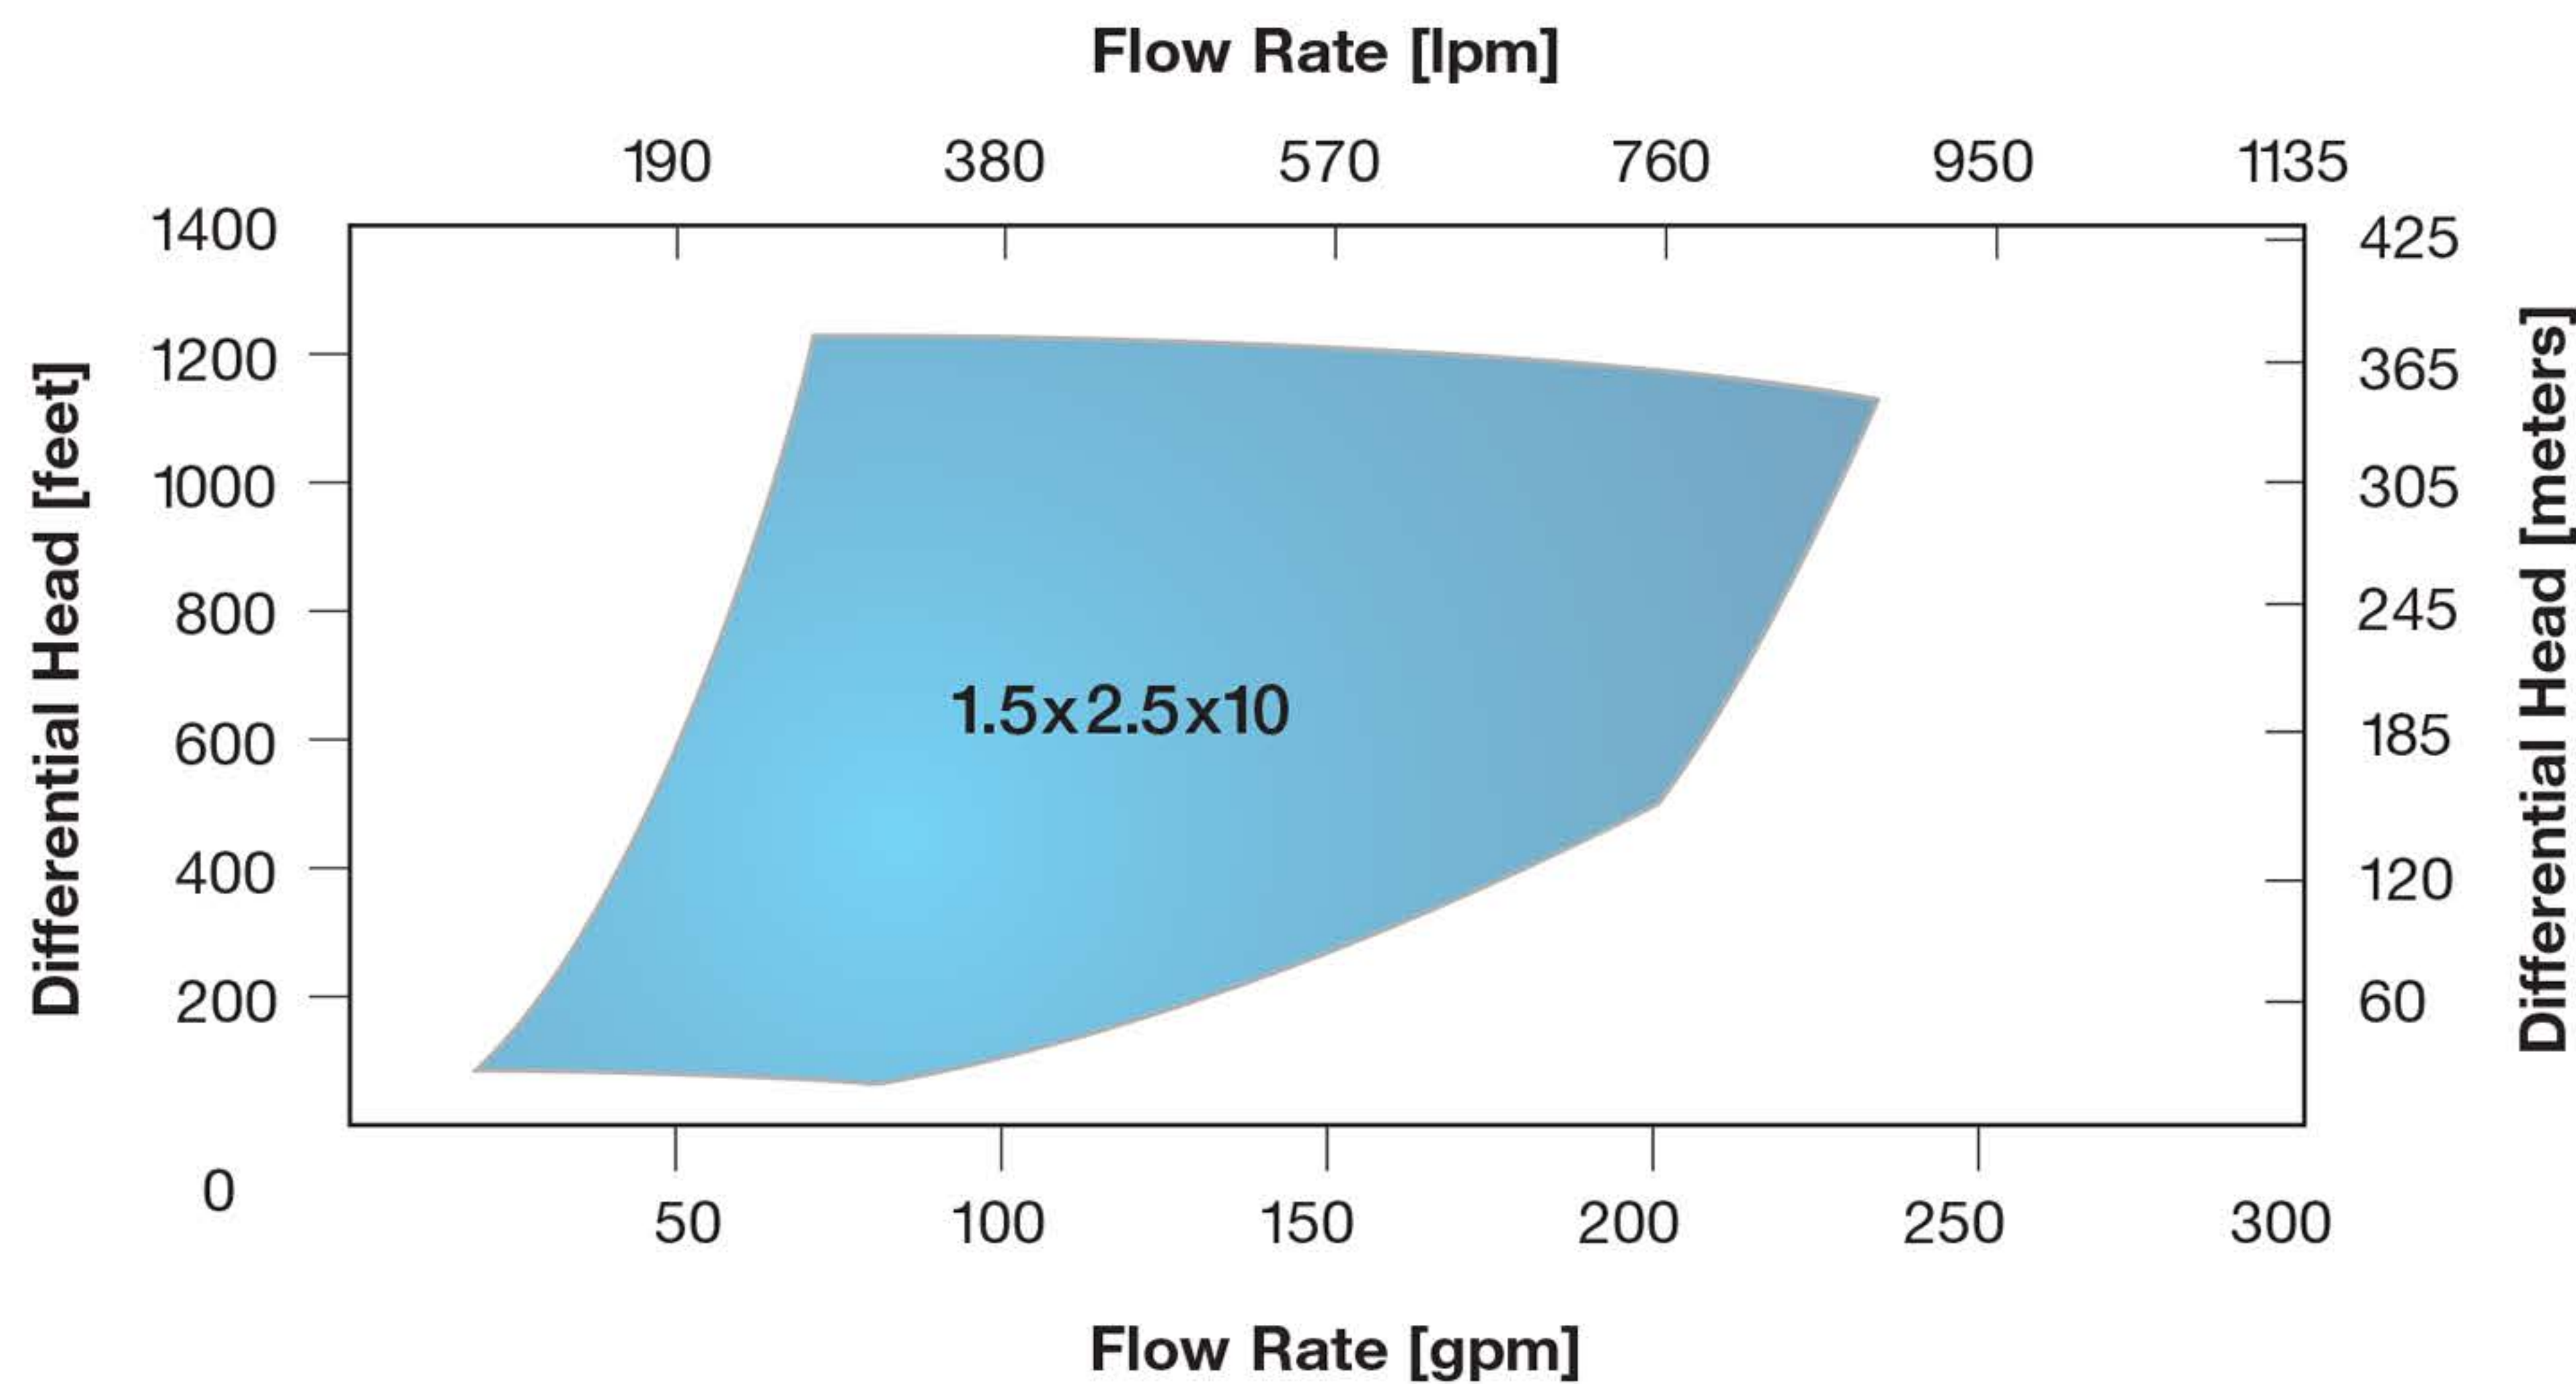

PUMP PERFORMANCE CURVE

Speed Range: 1500 to 5500 rpm

MANUFACTURING

2321 S. Pullman Street
Santa Ana, CA 92705 USA
Tel 800.525.4216 (USA only)
Tel +1.949.261.7533
Fax +1.949.261.6285
acd@acdllc.com • acdllc.com

Gutenbergstrasse 1
CH-4142 Muenchenstein Switzerland
Tel: +41.61.413.0230
Fax: +41.61.413.0233
sales@acdcrysto.com • acdcrysto.com

GLOBAL SERVICE

NORTH AMERICA

Atlanta

Atlanta, Georgia, USA
+1 404.696.8113 • Fax +1 404.696.8116
sales@cryoatlanta.com • cryoindservice.com

California

Santa Ana, California, USA
+1 949.724.8636 • Fax +1 714.641.1921
sales@cryocal.com • cryoindservice.com

Houston

Houston, Texas, USA
+1 281.590.4800 • Fax +1 281.590.4801
sales@cihouston.com • cryoindservice.com

Pittsburgh

Imperial, Pennsylvania, USA
+1 724.695.1910 • Fax +1 724.695.1926
pittcryo@pittcryogenic.com • cryoindservice.com

Red Deer

Red Deer, Alberta, Canada
+1.403.352.4436 • Fax +1.403.352.4439
sales@cryocanada.com • cryoindservice.com

Toronto

Toronto, Ontario, Canada
+1 416.502.1950 • Fax +1 416.502.1952
info@cryocanada.com • cryoindservice.com

INTERNATIONAL

Australia

Dandenong, Victoria, Australia
+61.3.9791.7888 • Fax +61.3.9769.2788
sales.au@cryoquip.com • cryoquip.com

Brasil

São Paulo – SP, Brasil
+55 11 9619.6532 SP
sales.br@acdcom.com • www.acdcom.com

China

Hangzhou, China
+86.571.8869.0788 • Fax +86.571.8869.0715
hci@mail.hz.zj.cn • cryoindservice.com

Europe

D-79415 Bad Bellingen Germany
+49.7635.8105.0 • Fax: +49.7635.8965
info@acdcrysto.com • acdcrysto.com

India

Vadodara, Gujarat, India
+91.265.283 0113 • Fax +91.265.283 0112
npatel@acdllc.com • acdcom.com

Korea

Yongin-si, Gyeonggi-do, Korea
+82.31.286.6114 • Fax +82.31.286.6118
info@ci-korea.co.kr • cryoindservice.com

Malaysia

Shah Alam, Selangor D.Ehsan, Malaysia
+603.5740.8770 • Fax +603.5740.8775
cryogen@po.jaring.my • cryoindservice.com

Bulletin No. ACD TC21-R2.09

© 2009 ACD LLC, Printed in USA

SPECIFICATIONS SUBJECT TO CHANGE WITHOUT NOTICE

Para más información comuníquese al
305.888.5353
o al correo electrónico
info@intltec.com

**INTERNATIONAL
TECHNISYSTEMS INC.**